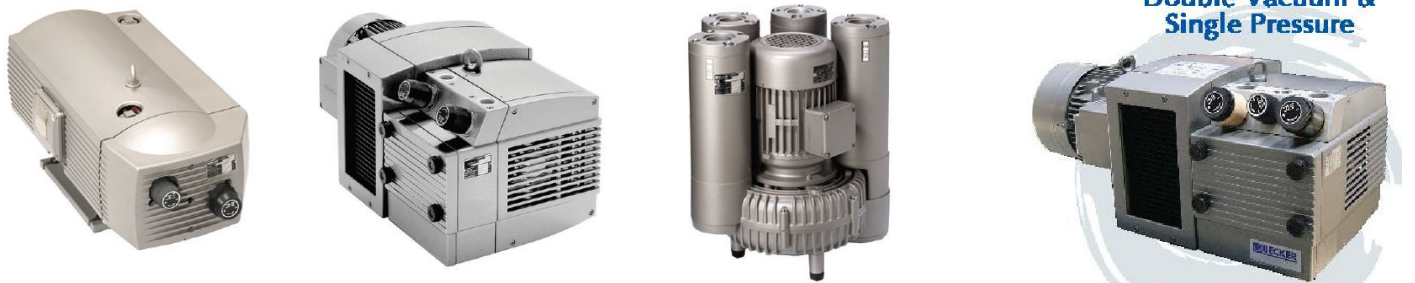

OIL FREE Vacuum Pumps and Compressors

Flow Rate 2-1420m³/Hr Vacuum 100mbar abs, +2000mbar relative

OIL LUBRICATED Vacuum Pumps

Flow Rate 4.0 ~ 732 m³/Hr Vacuum 0.5mbar, abs

OIL FREE Combined Vacuum & Pressure Pumps

Flow Rate 10.0 ~ 575 m³/Hr Vacuum +/-600mbar, abs

SIDE CHANNEL Vacuum/COMPRESSOR 1~2 STAGE

Flow Rate 41 ~ 1250 m³/Hr Vacuum -420/+500 mbar

BECKER innovation with Top Warranty

20,000 hours / 3 years vane life guaranteed!

Features:

- Oil Free and touch less compression
- Direct drive with frequency inverter, high energy efficient
- 100% air cooled
- Continuous operation at 0.1mbar,abs
- Exhaust air completely dry
- Support parameterization possible
- High suction flow at low pressure
- Inner compression with lowest power requirement
- Fully enclosure with easy installation
- Lowest cost of operation
- Stand alone or central vacuum system

VACON II touch screen controller for centralize air supply solution and multi pressure level control

Technical data:

Type	:Dry screw vacuum
Flow	:110 – 290m ³ /hr
Max vacuum	:<0.1mbar,abs
Inverter type	: VariAir
Power	:<3 – 7.5KW
Cooling	: Air cooled
Port size	: 2½ inches
Weight	: 260kg
Option	with Gas ballast valve, Purge gas, Extended long service intervals