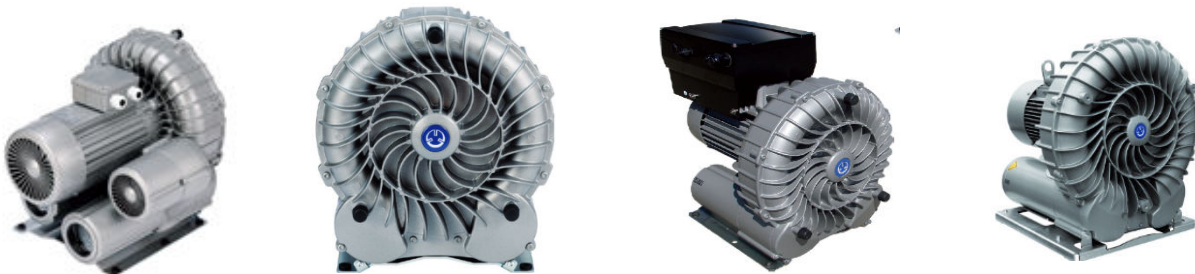

OIL FREE Vacuum Pumps and Compressors

Flow Rate 2-1420m³/Hr Vacuum 100mbar abs, +2000mbar relative

OIL LUBRICATED Vacuum Pumps

Flow Rate 4.0 ~ 732 m³/Hr Vacuum 0.5mbar, abs

OIL FREE Combined Vacuum & Pressure Pumps

Flow Rate 10.0 ~ 575 m³/Hr Vacuum +/-600mbar, abs

SIDE CHANNEL Vacuum/COMPRESSOR 1~2 STAGE

Flow Rate 41 ~ 1250 m³/Hr Vacuum -420/+500 mbar

BECKER innovation with Top Warranty

20,000 hours / 3 years vane life guaranteed!

Features:

- Oil Free and touch less compression
- Direct drive with frequency inverter, high energy efficient
- 100% air cooled
- Continuous operation at 0.1mbar,abs
- Exhaust air completely dry
- Support parameterization possible
- High suction flow at low pressure
- Inner compression with lowest power requirement
- Fully enclosure with easy installation
- Lowest cost of operation
- Stand alone or central vacuum system

VACON II touch screen controller for centralize air supply solution and multi pressure level control

Technical data:

Type	:Dry screw vacuum
Flow	:110 – 290m ³ /hr
Max vacuum	:<0.1mbar,abs
Inverter type	: VariAir
Power	:<3 – 7.5KW
Cooling	: Air cooled
Port size	: 2½ inches
Weight	: 260kg
Option	with Gas ballast valve, Purge gas, Extended long service intervals